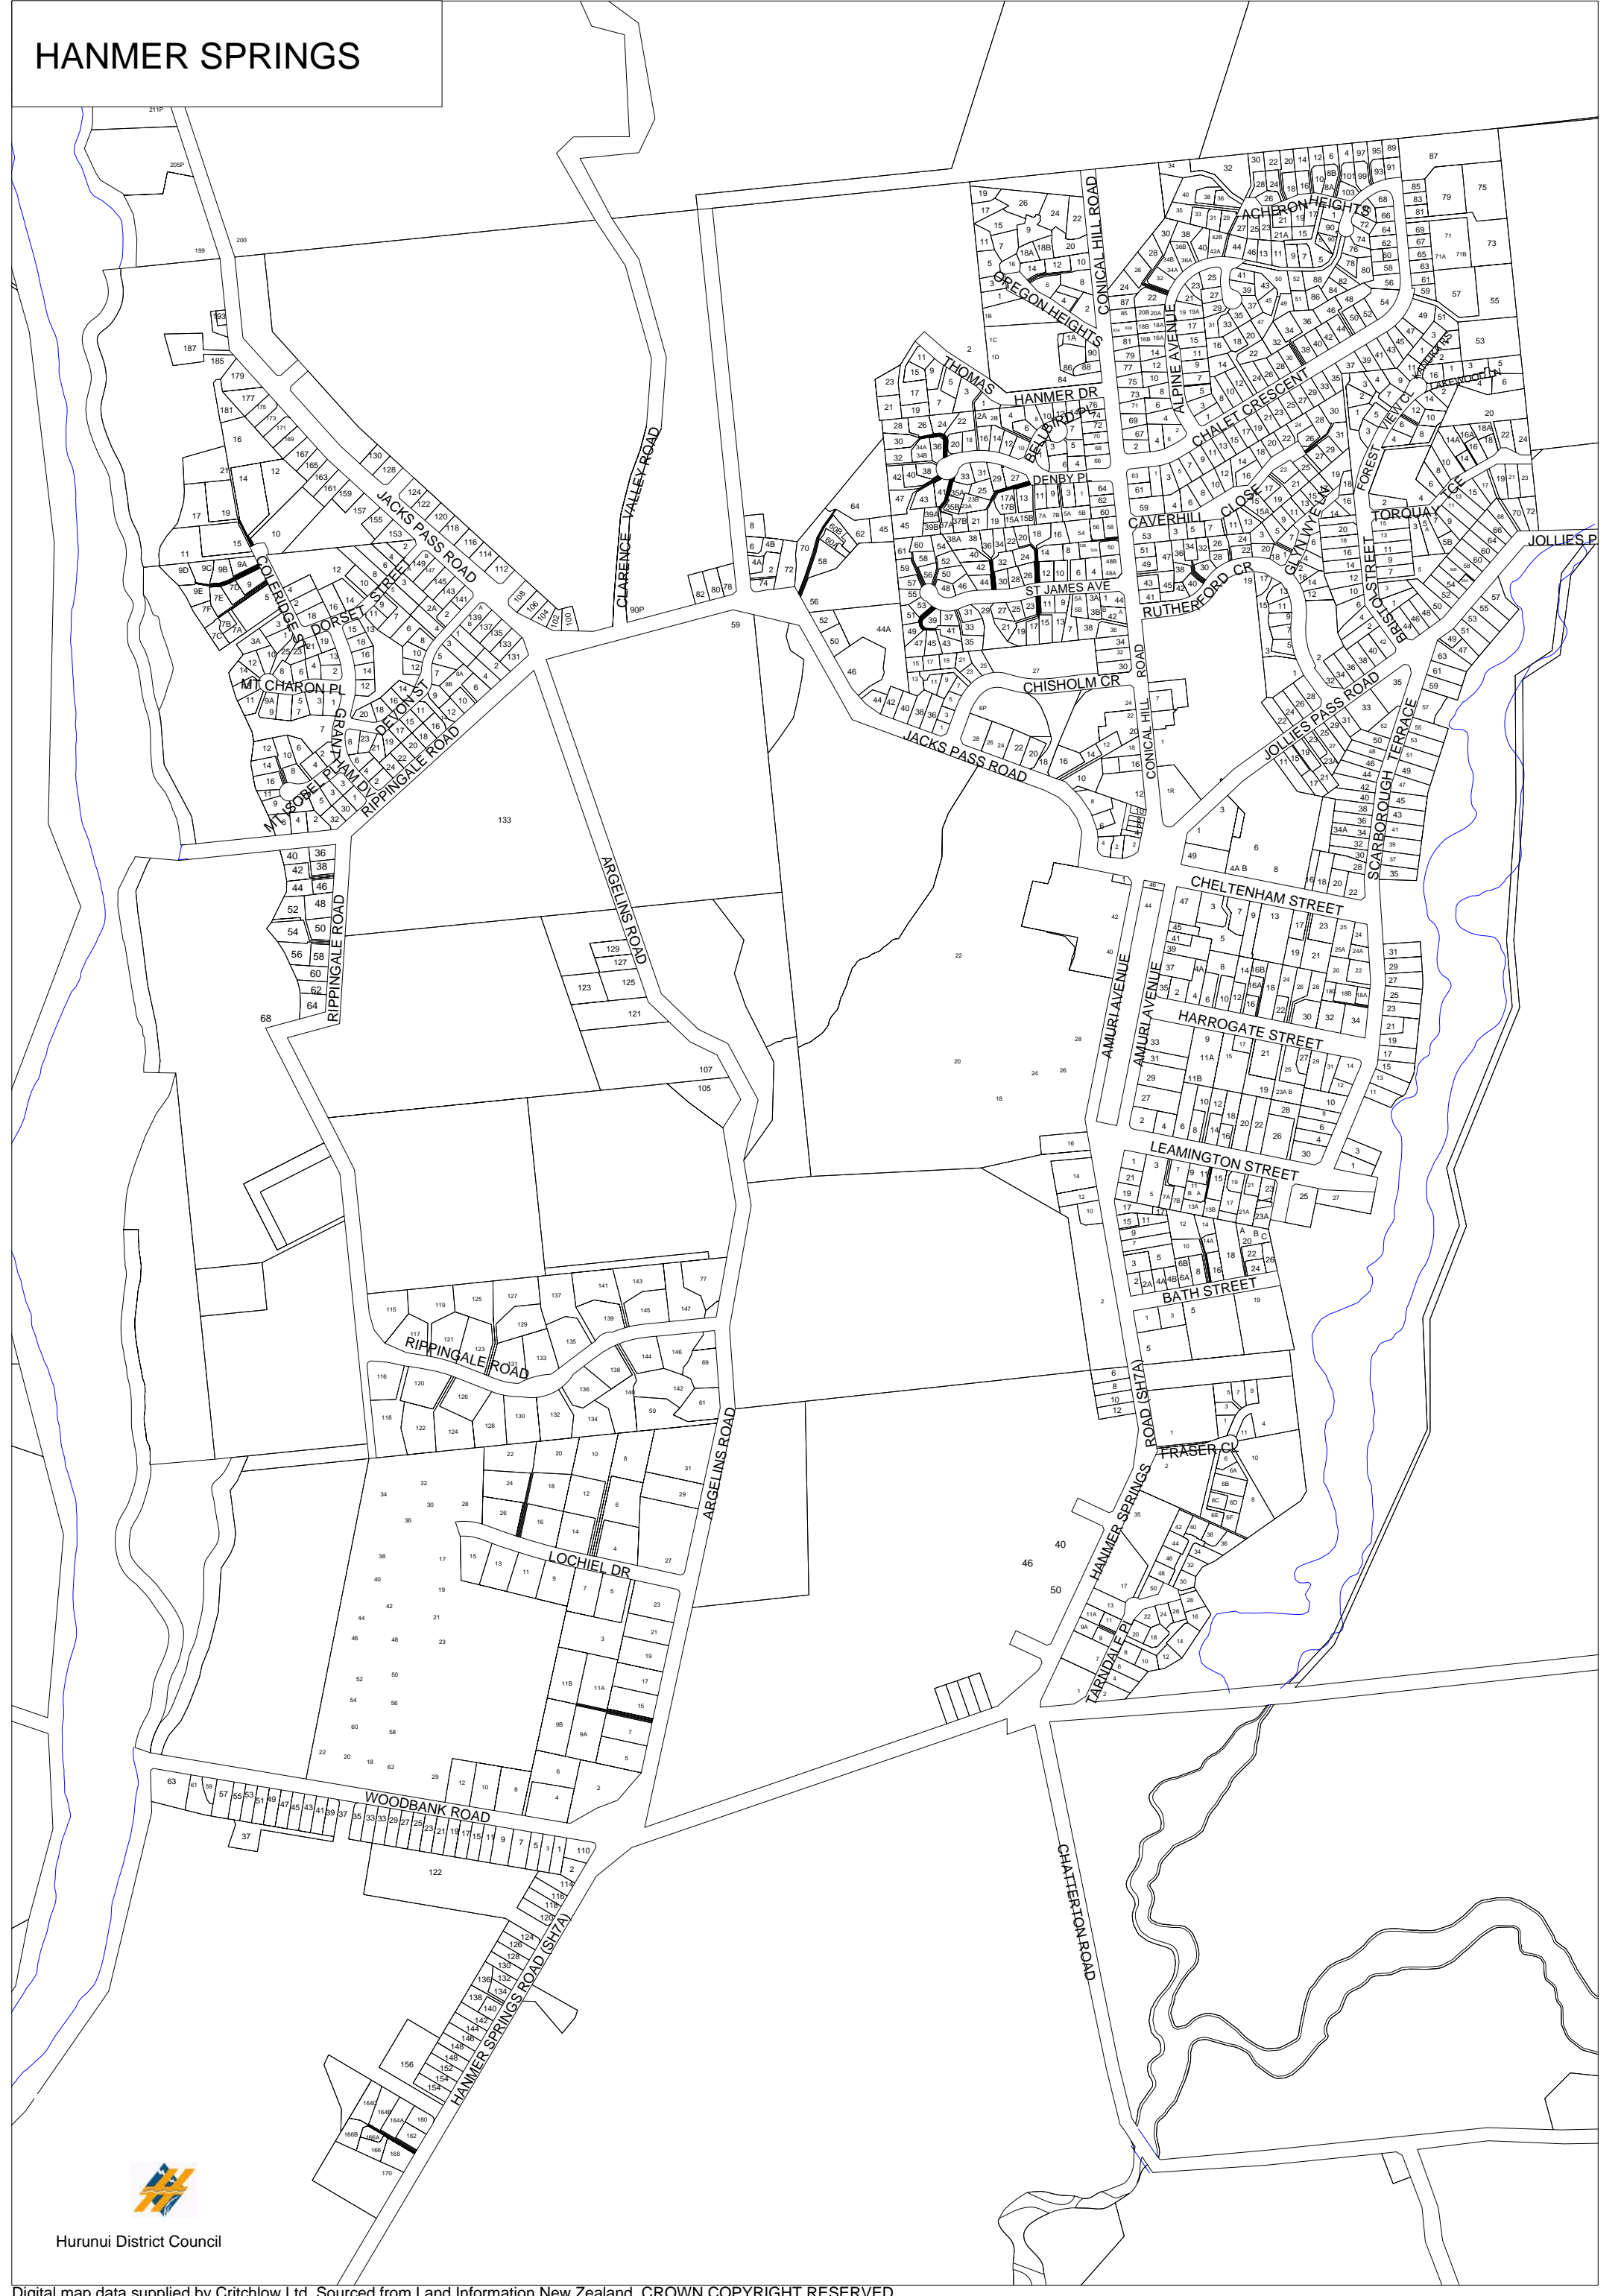

HANMER SPRINGS

Hurunui District Council