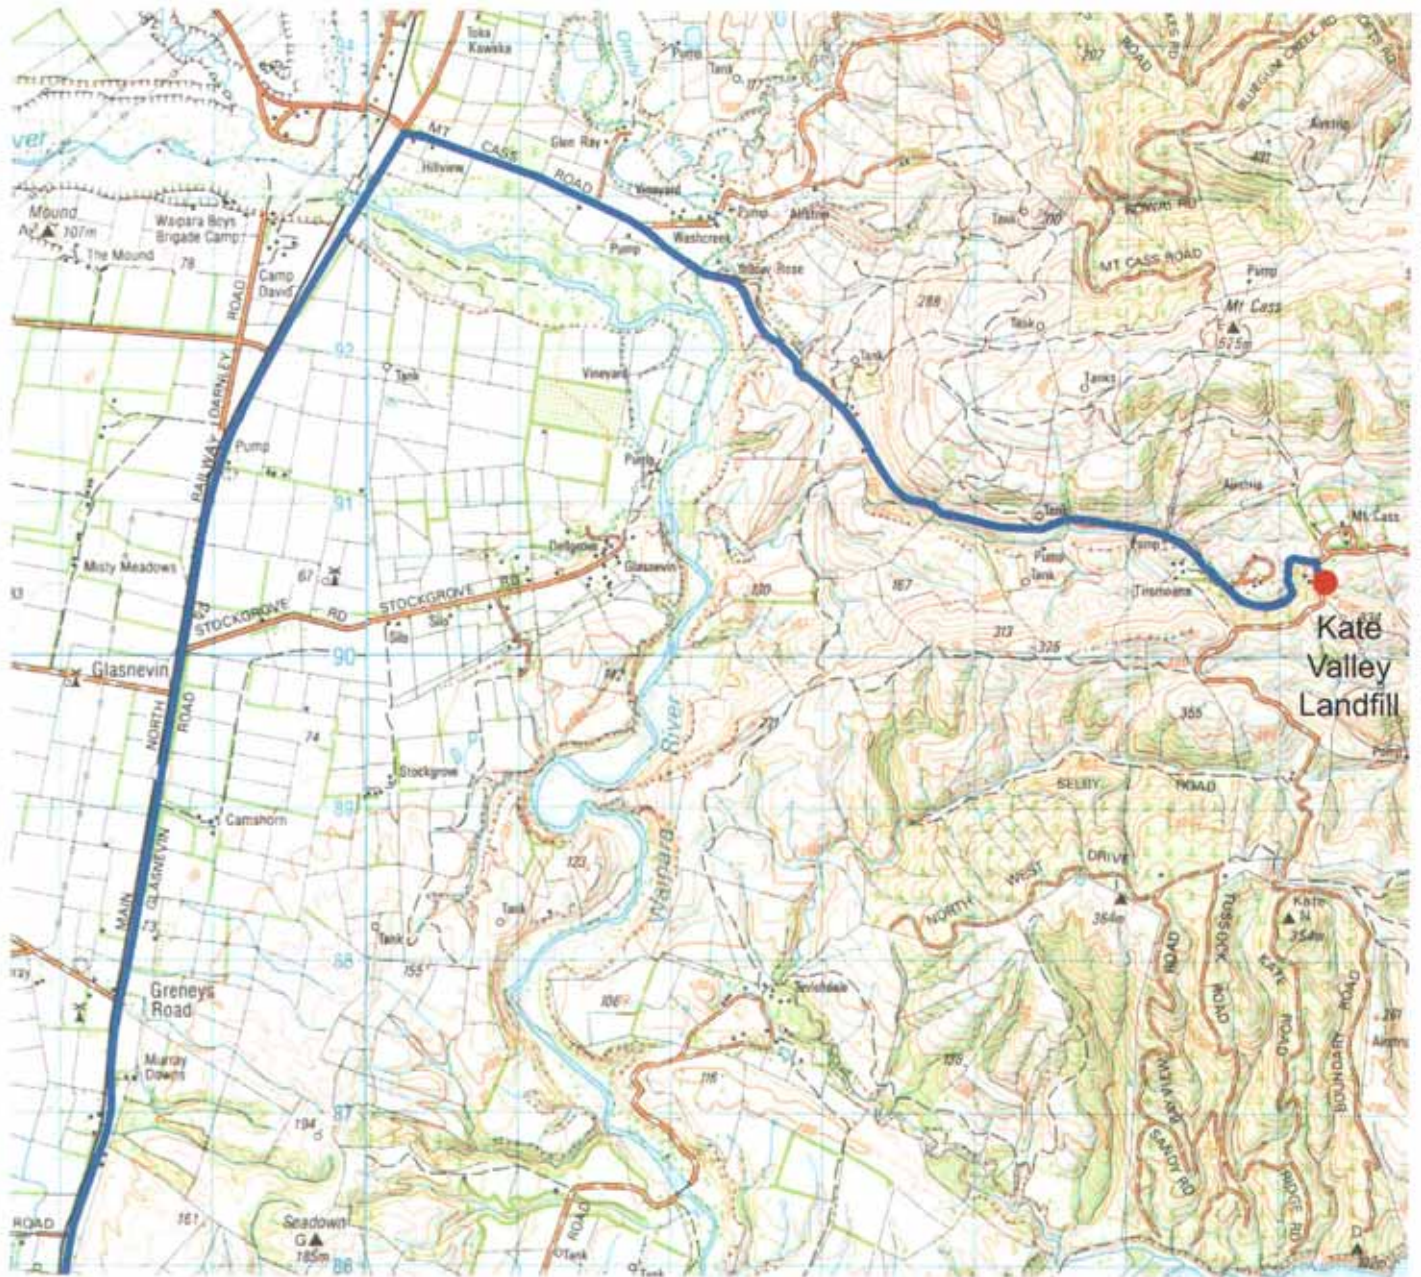

Sourced from Topo Map 260-M35 - Crown Copyright Reserved © Boffa Miskell 2006 • C06025\_maps.indd

Sheet 1

Route 6 • Refuse Truck and Trailer:  
Rangiora Transfer Station to Kate Valley Landfill

Sourced from Topo Map 262-13 - Crown Copyright licensed • © Boffa Miskell 2006 • C06025\_maplined

See Sheet 2

Sourced from Topo Map 260-M34 & N34 - Crown Copyright Reserved • © Boffa Miskell 2006 • C06025\_maps.rnd

Sheet 1

Route 7 • Refuse Truck Only:  
Amberley Transfer Station to Kate Valley Landfill

Boffa Miskell

Canterbury  
Waste  
Services Ltd

Source: demotopomap.com.au; 2006. Crown Copyright Reserved. © Boffa Miskell 2006. C06023\_maps.indd

See Sheet 1

Sheet 2

**Route 7 • Refuse Truck Only:**  
Amberley Transfer Station to Kate Valley Landfill